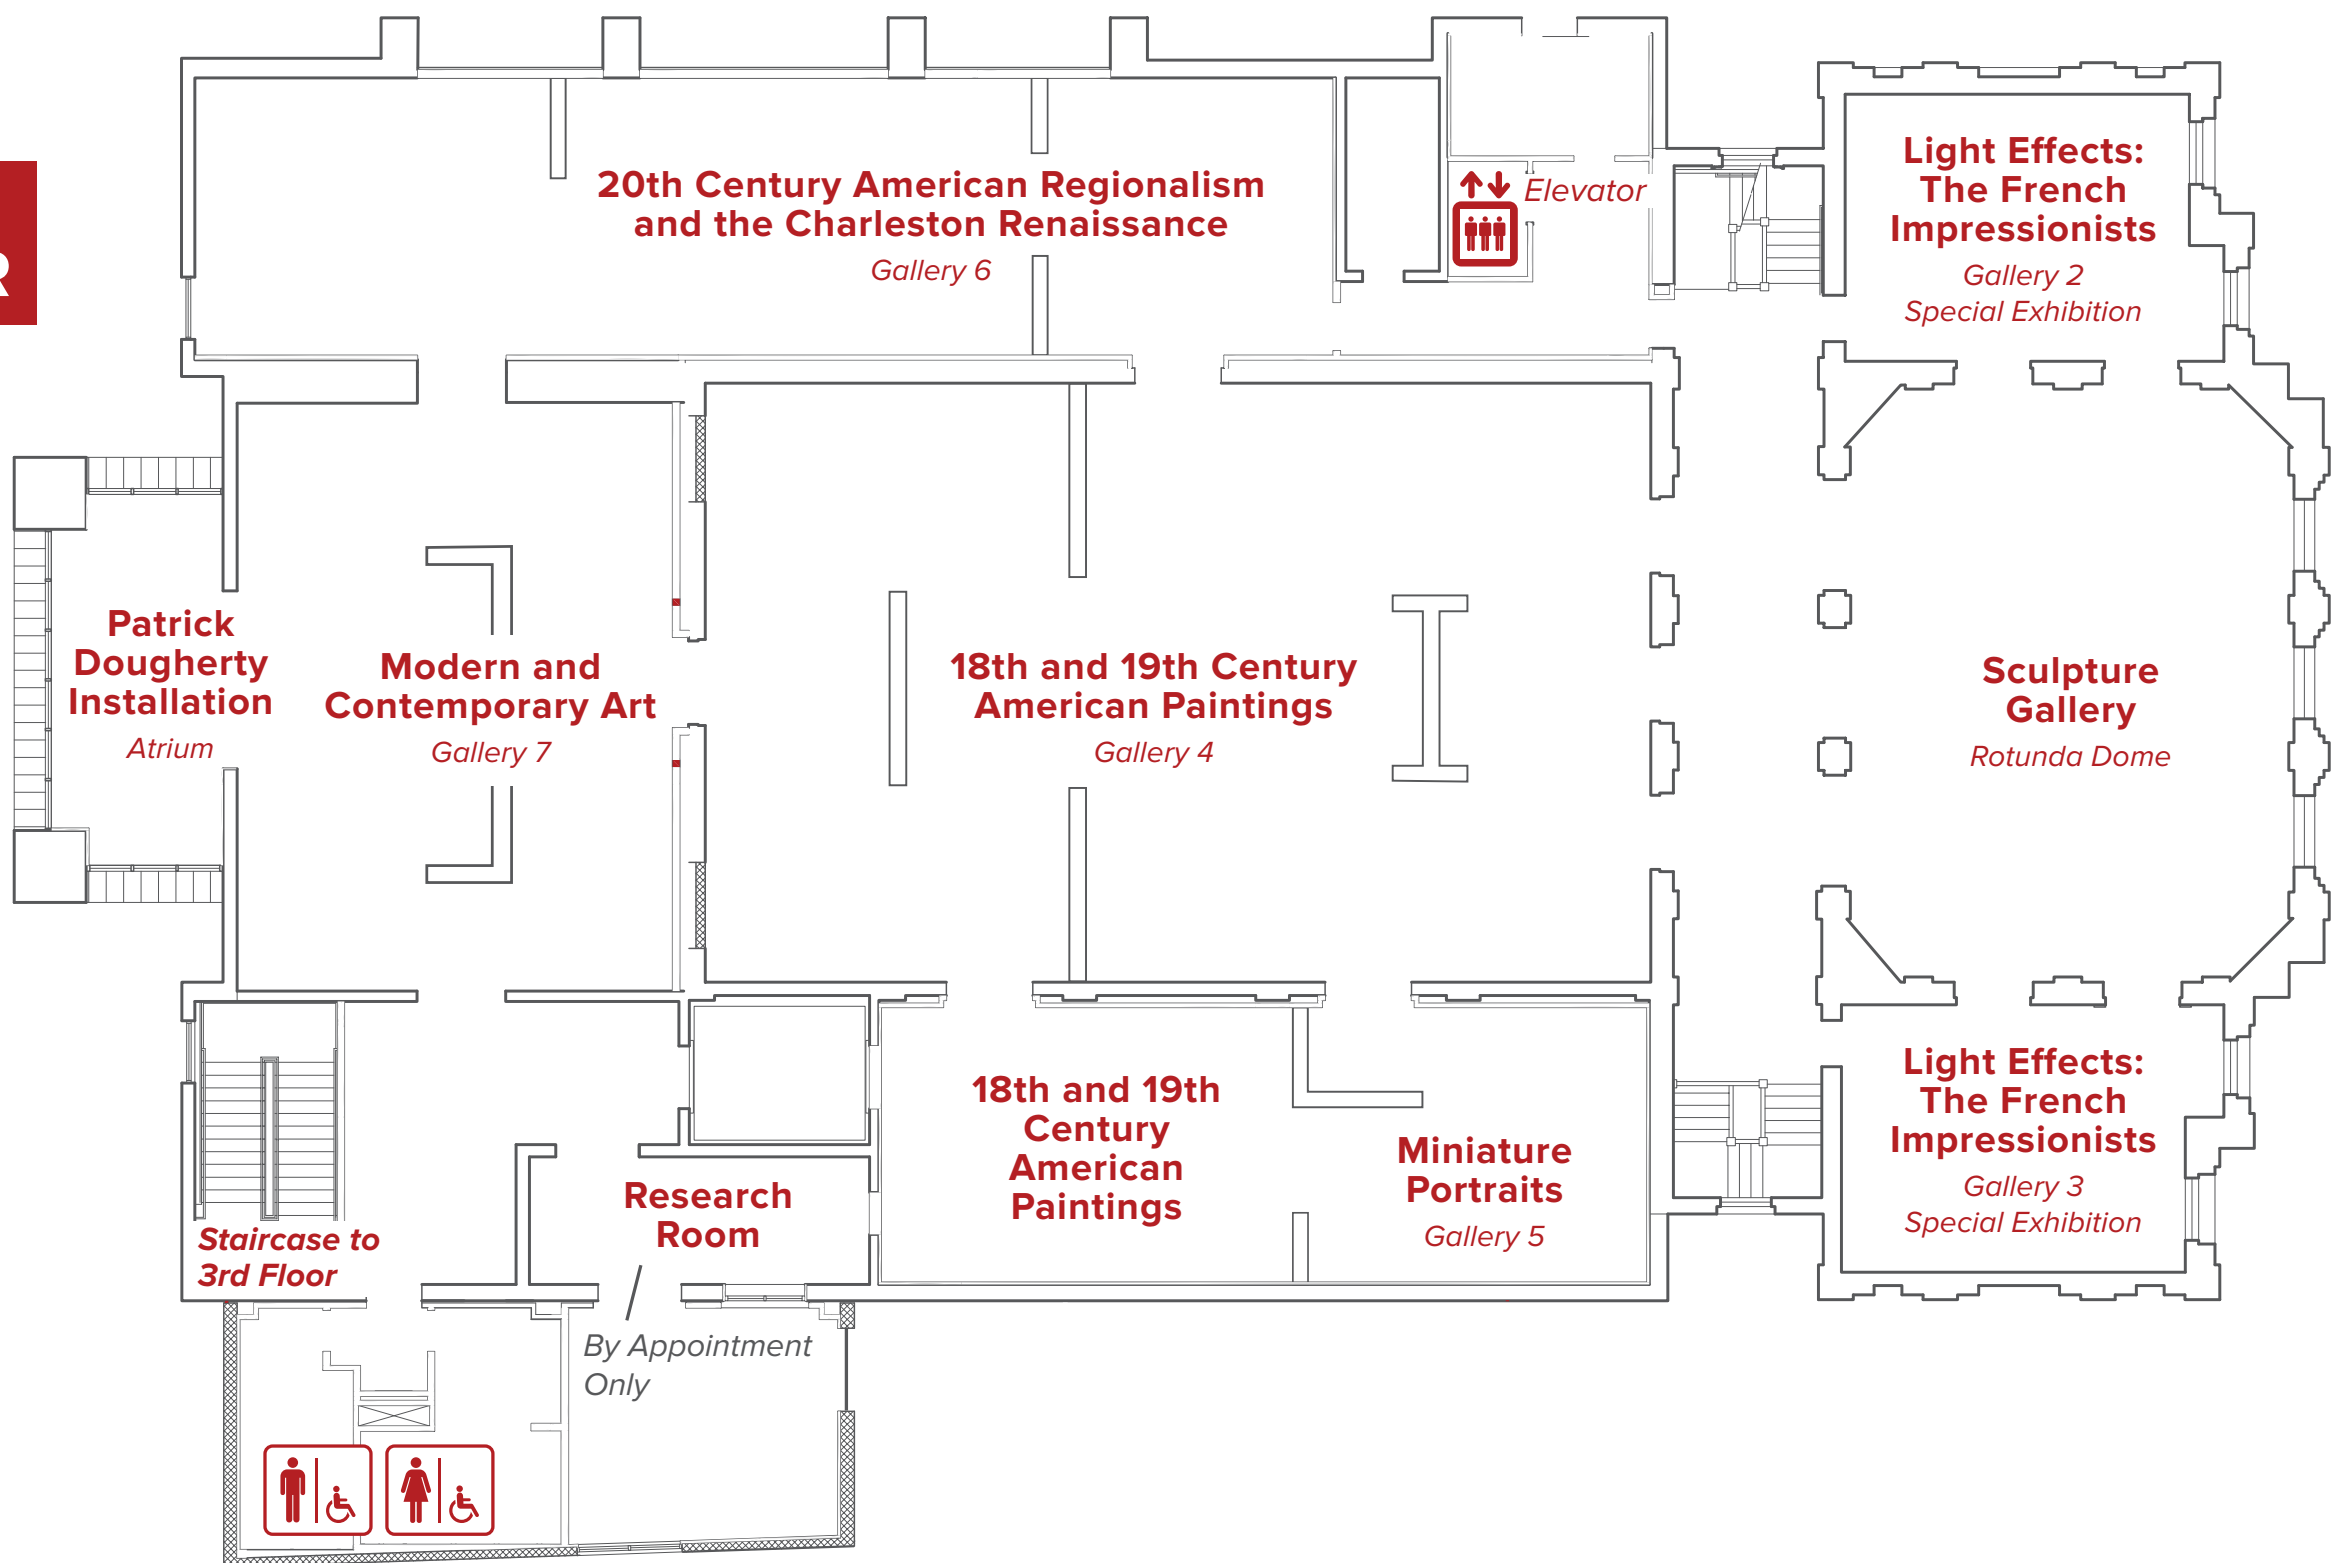

GIBBES MUSEUM OF ART | VISITOR MAP

1ST FLOOR

GARDEN

2ND FLOOR

3RD FLOOR

FACE MASKS
REQUIRED

All guests are required to wear masks regardless of their vaccination status.